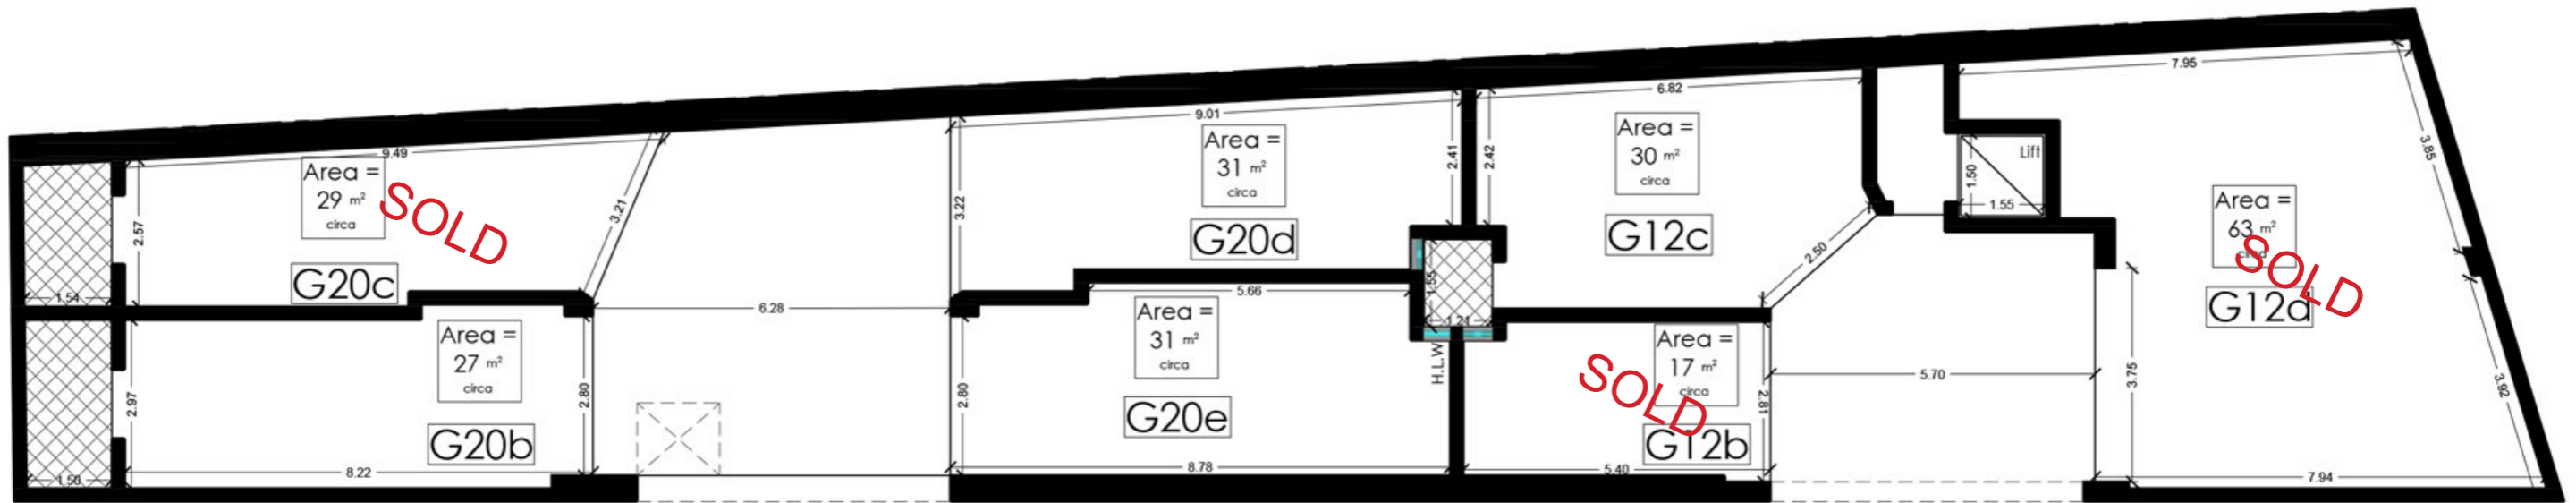

Flight Residence

Level 7
Level 6
Level 5
Level 4
Level 3
Level 2
Level 1

Garages Lower basement (Level 1) Artistic Impression only Total Area : 319 m²