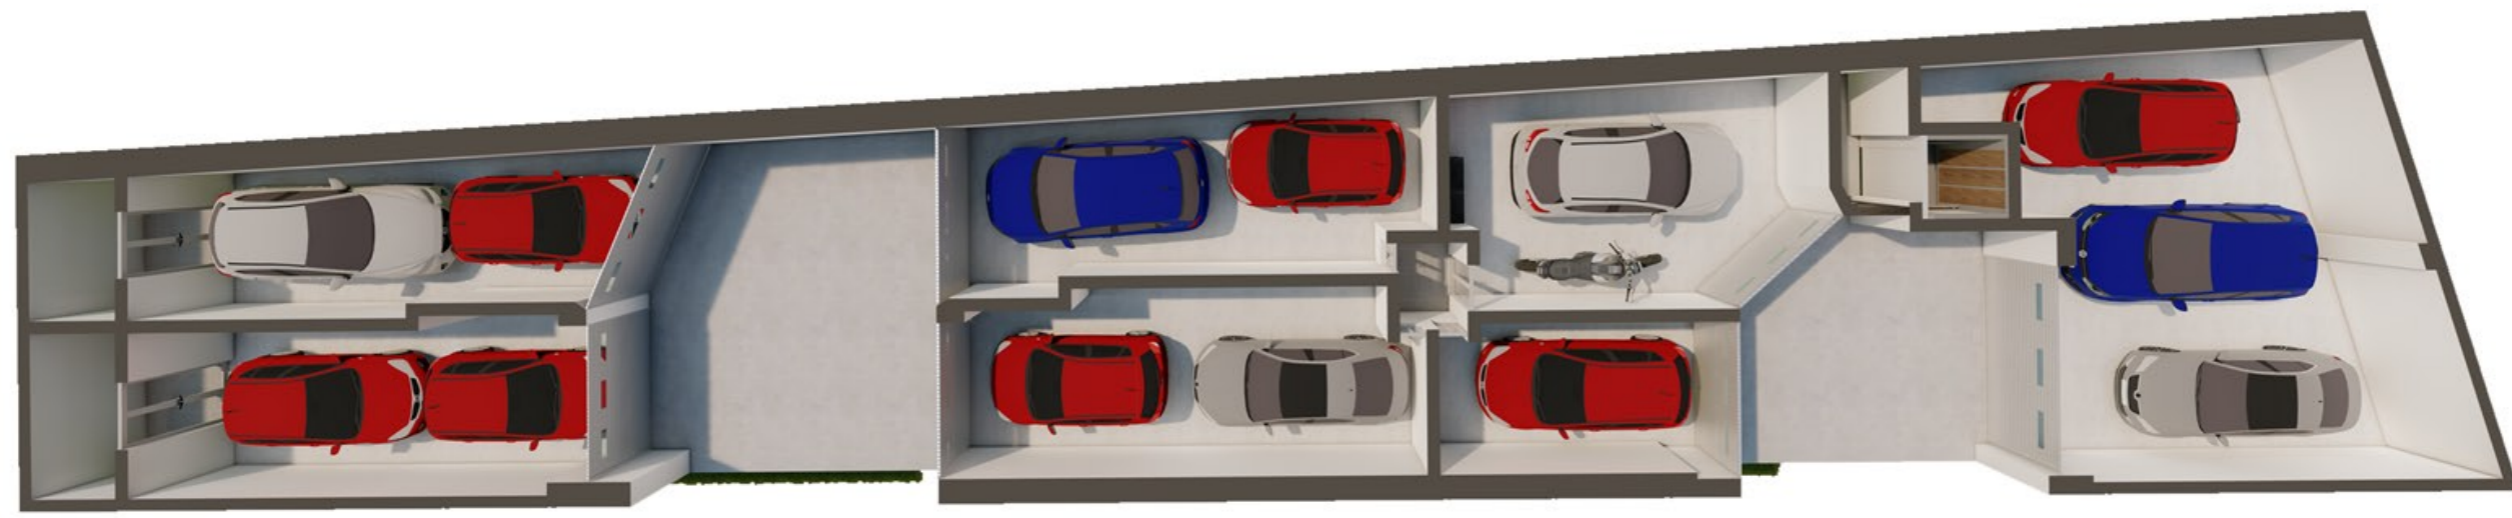

Flight Residence

Level 7
Level 6
Level 5
Level 4
Level 3
Level 2
Level 1

Garages Lower basement (Level 1) Artistic Impression only Total Area : 319 m²